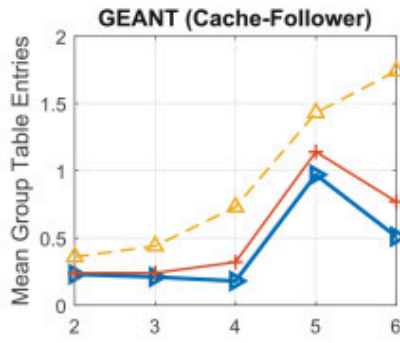

 SECURE SCANNED

You need to [log in](#) before you can post comments.

Navigation

Registration

FAQ

[Infrastructure Map Server 2011 Herunterladen Schl Sselgenerator 64 Bits](#)

File was found and ready to download!