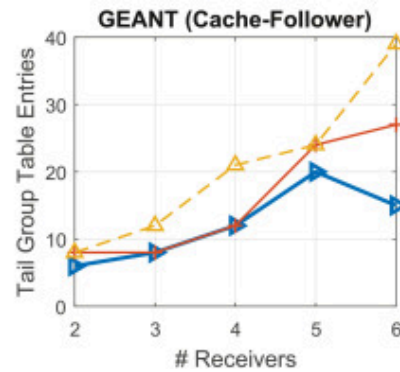

 SECURE SCANNED

You need to [log in](#) before you can post comments.

Navigation

Registration

FAQ

[Infrastructure Map Server 2011 Herunterladen Schl Sselgenerator 64 Bits](#)

File was found and ready to download!