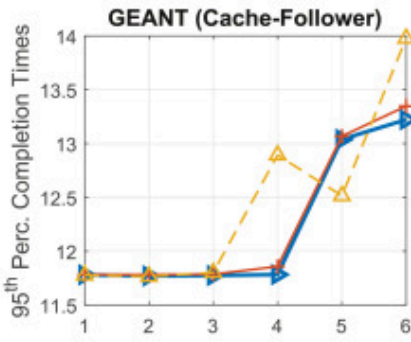

 SECURE SCANNED

You need to [log in](#) before you can post comments.

Navigation

Registration

FAQ

[Infrastructure Map Server 2011 Herunterladen Schl Sselgenerator 64 Bits](#)

File was found and ready to download!