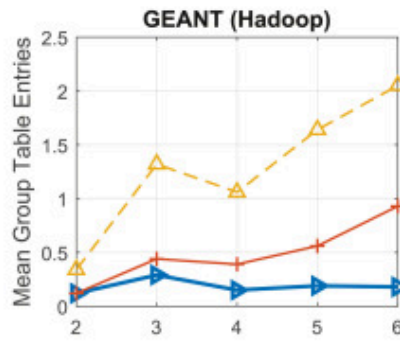

 SECURE SCANNED

You need to [log in](#) before you can post comments.

Navigation

Registration

FAQ

[Infrastructure Map Server 2011 Herunterladen Schl Sselgenerator 64 Bits](#)

File was found and ready to download!