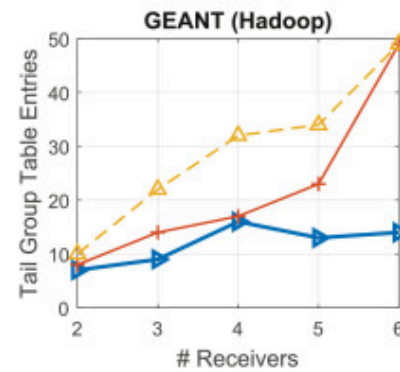

 SECURE SCANNED

You need to [log in](#) before you can post comments.

Navigation

Registration

FAQ

[Infrastructure Map Server 2011 Herunterladen Schl Sselgenerator 64 Bits](#)

File was found and ready to download!