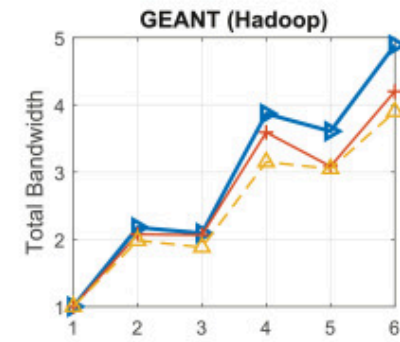

 SECURE SCANNED

You need to [log in](#) before you can post comments.

Navigation

Registration

FAQ

[Infrastructure Map Server 2011 Herunterladen Schl Sselgenerator 64 Bits](#)

File was found and ready to download!