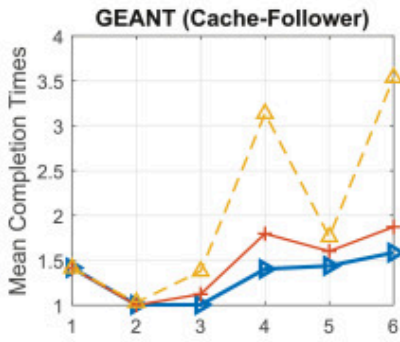

 SECURE SCANNED

You need to [log in](#) before you can post comments.

Navigation

Registration

FAQ

[Infrastructure Map Server 2011 Herunterladen Schl Sselgenerator 64 Bits](#)

File was found and ready to download!